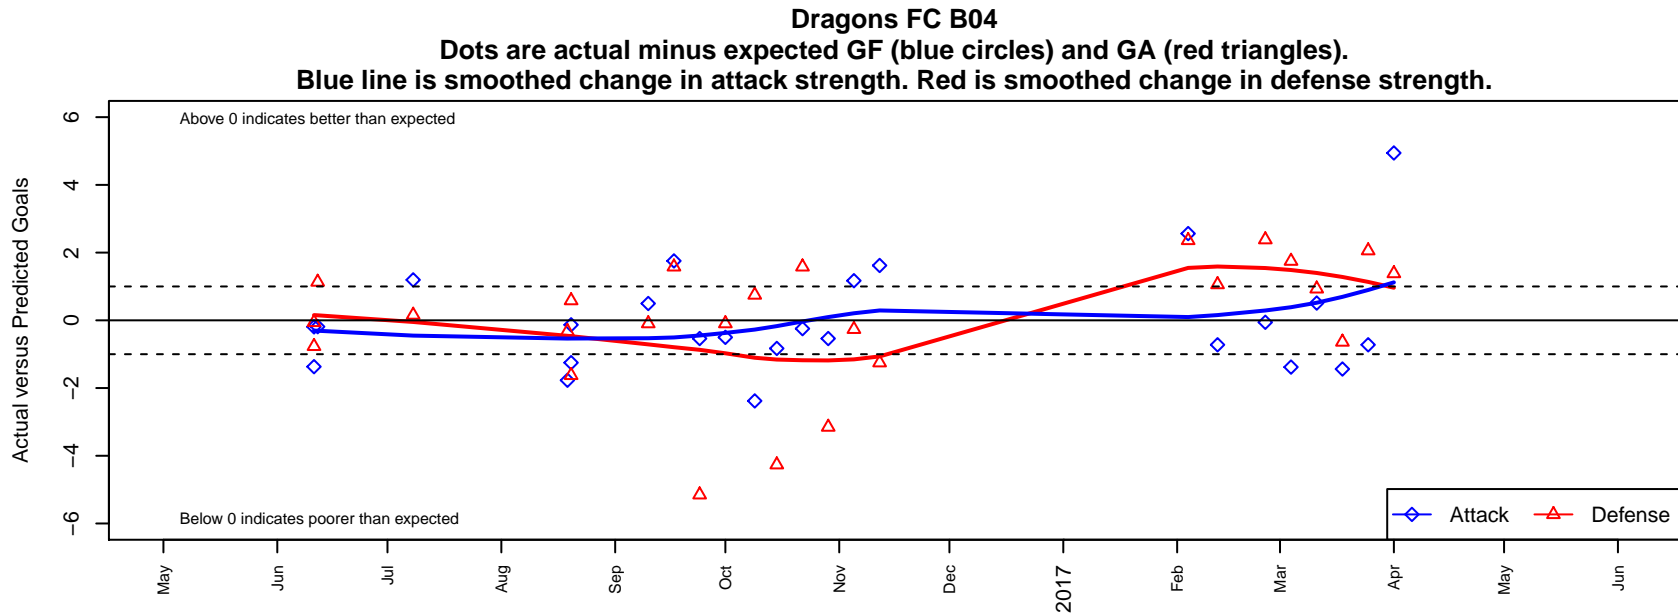

## Dragons FC B04

Dragons FC  
 Seattle, WA  
 B04 total strength=715  
 attack=1.1 defense=0.51  
 fall league = PSPL Classic 2 Red U13  
 spr league = Spr PSPL Classic 2 Red U13

alt names used:  
 DRAGONS FC B04  
 Dragons BU13  
 Dragons FC B04 white

Venues played:  
 2016 Starfire Spring Classic BU13 Gold  
 2016 Gunners Invitational 2004 Gold  
 2016 Xtreme Cup BU13 Silver  
 2016 PSPL Classic 2 Red U13  
 2016 Spr PSPL Classic 2 Red U13

**attack and defense variance (black dot)  
relative to other teams  
and top 10 in region**