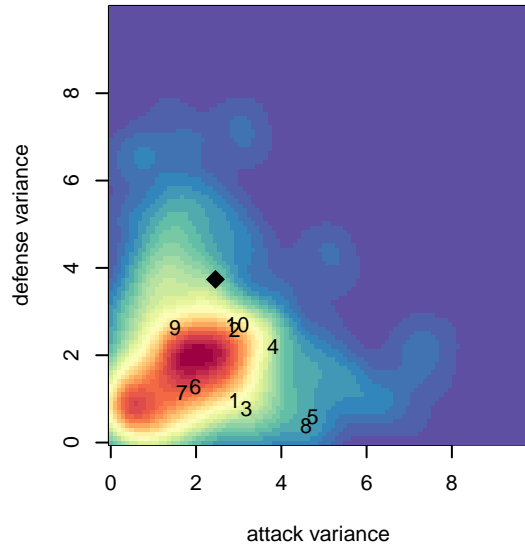

## Dragons FC B04

Dragons FC  
 Seattle, WA  
 B04 total strength=715  
 attack=1.1 defense=0.51  
 fall league = PSPL Classic 2 Red U13  
 spr league = Spr PSPL Classic 2 Red U13

alt names used:  
 DRAGONS FC B04  
 Dragons BU13  
 Dragons FC B04 white

Venues played:  
 2016 Starfire Spring Classic BU13 Gold  
 2016 Gunners Invitational 2004 Gold  
 2016 Xtreme Cup BU13 Silver  
 2016 PSPL Classic 2 Red U13  
 2016 Spr PSPL Classic 2 Red U13

**attack and defense variance (black dot)  
relative to other teams  
and top 10 in region**